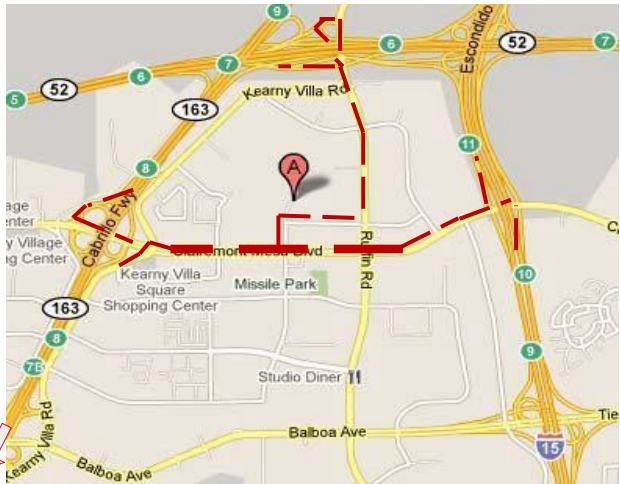

County of San Diego
County Operations Center

5500-5595 Overland Avenue, 9325-9355 Hazard Way
San Diego, CA 92123

August 2015

Directions to the
County Operations Center
5500-5600 Overland Avenue
9325-9355 Hazard Way San Diego, 92123

From the North or South (Airport)
From **163**, exit onto Clairemont Mesa Blvd. Eastbound
Turn Left (North) onto Overland Avenue
From **I-15**, exit onto Clairemont Mesa Blvd. Westbound

*All: To access Parking Structure from Overland turn right onto Farnham Street. Parking Structure is on the left.

From the East or West
From **52**, exit onto Ruffin Road Southbound
Turn Right (West) onto Farnham Street

All visitors parking more than the permitted time posted must park in an unmarked space.

- LEGEND**
- Walkway from Parking Structure to Office Buildings
 - ★ Campus Center Chambers and Commons Cafe
 - - - Driving route to Parking Structure and Campus Parking
 - 2 & 3-hour Visitor Parking

Airport