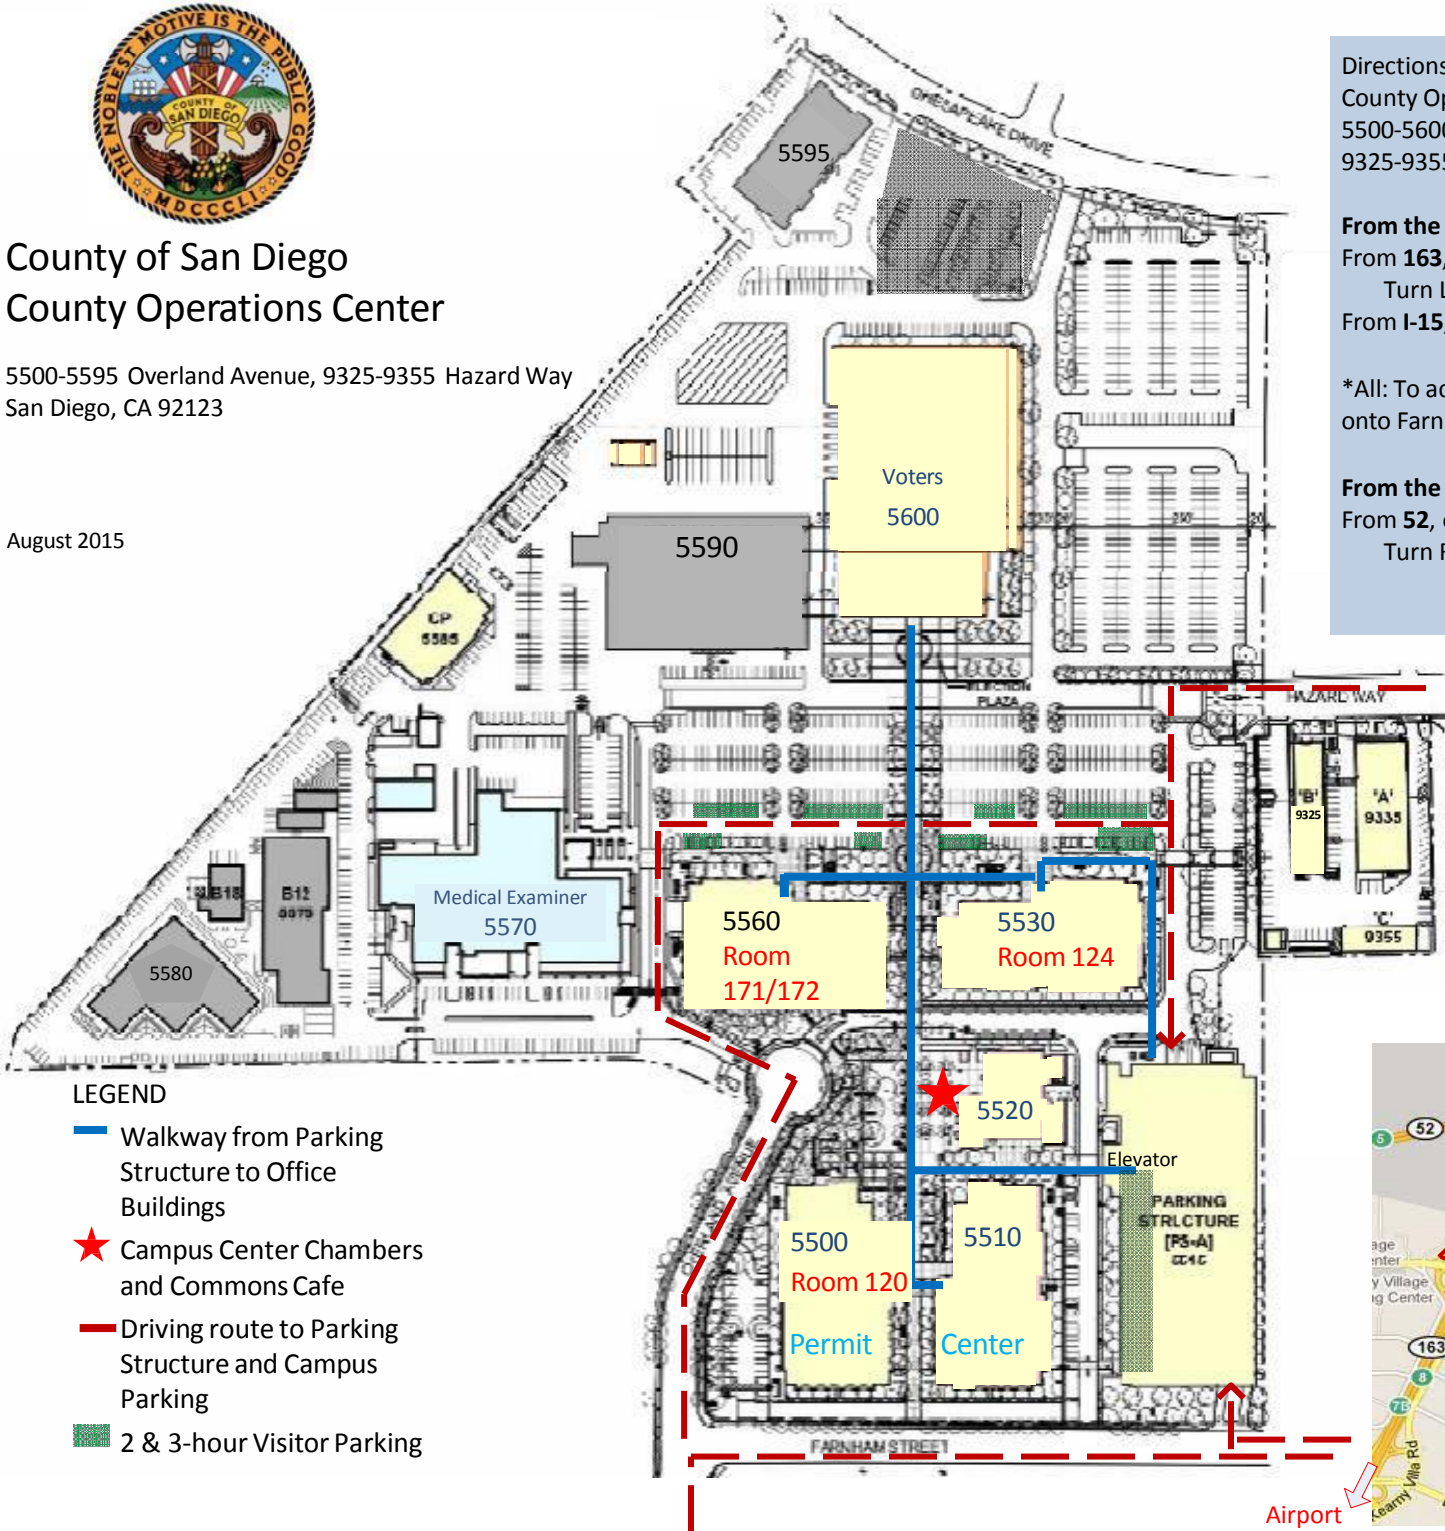

County of San Diego
County Operations Center

5500-5595 Overland Avenue, 9325-9355 Hazard Way
San Diego, CA 92123

August 2015

Directions to the
County Operations Center
5500-5600 Overland Avenue
9325-9355 Hazard Way San Diego, 92123

From the North or South (Airport)
From **163**, exit onto Clairemont Mesa Blvd. Eastbound
Turn Left (North) onto Overland Avenue
From **I-15**, exit onto Clairemont Mesa Blvd. Westbound

*All: To access Parking Structure from Overland turn right onto Farnham Street. Parking Structure is on the left.

From the East or West
From **52**, exit onto Ruffin Road Southbound
Turn Right (West) onto Farnham Street

All visitors parking more than the permitted time posted must park in an unmarked space.

- LEGEND**
- Walkway from Parking Structure to Office Buildings
 - ★ Campus Center Chambers and Commons Cafe
 - - - Driving route to Parking Structure and Campus Parking
 - 2 & 3-hour Visitor Parking

Airport